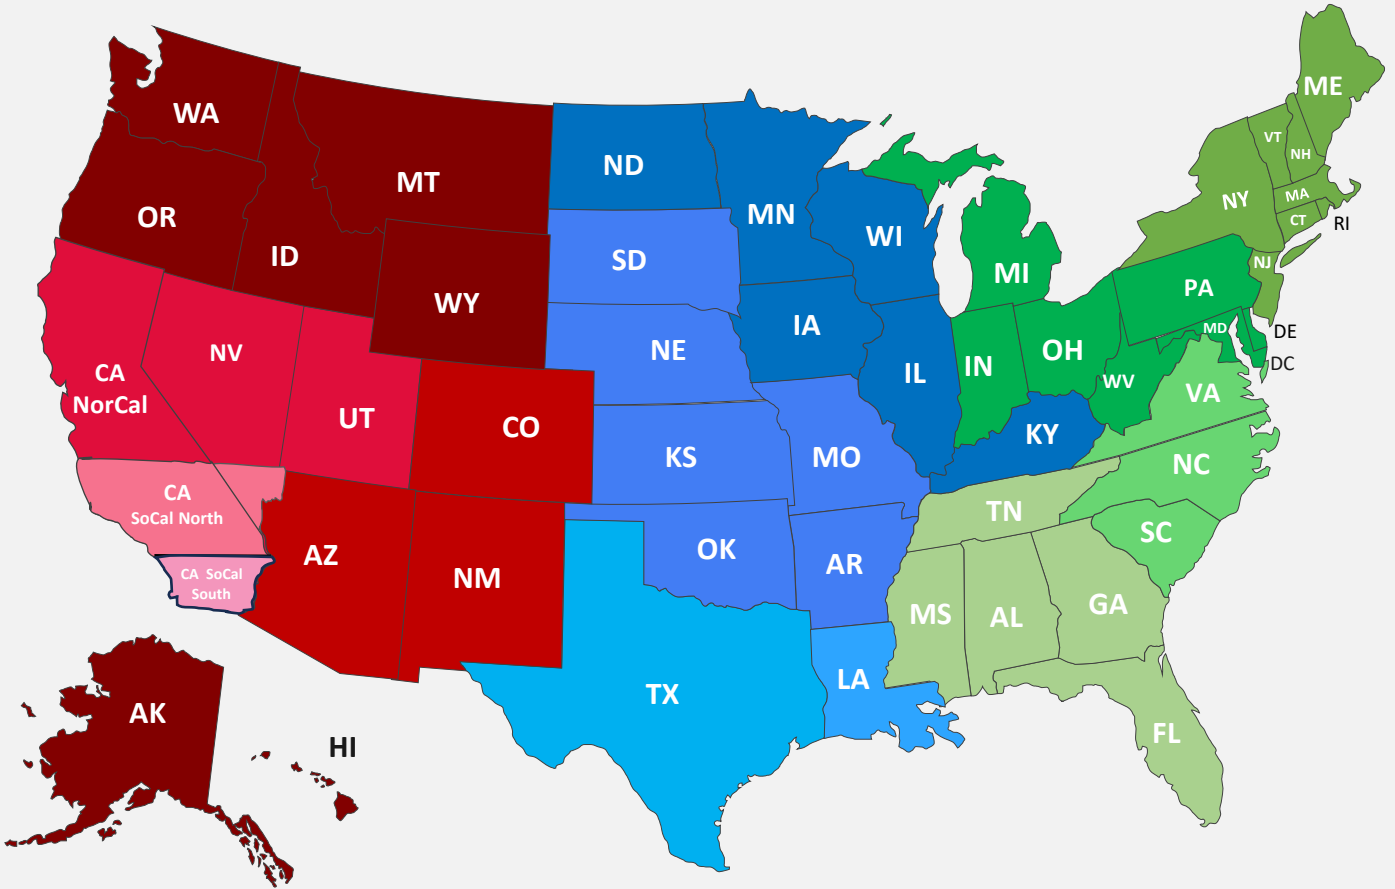

Patrick Deem - CAN, DE, IN, MD, MI, OH, PA, WV
Pdeem@granitenet.com
c. 774-571-1191

Larry Weene - CT, MA, ME, NH, RI, VT NY, NJ
Lweene@granitenet.com
c. 508-889-6635

Dillon Gatto - AL, DC, FL, GA, MS, TN, NC, SC, VA
Dgatto@granitenet.com
c. 857-344-9025

CSA Regional Alignment Map

<p>Eric Stark Director Regional Channel Sales - West Estark@granitenet.com 760-415-9434</p>	<p>Reid Starr Manager, Channel Central Rstarr@granitenet.com 508-942-8247</p>	<p>Dave Lannon Director Regional Channel Sales - East Dlannon@granitenet.com 617-933-7333</p>
<p>Liam McGrath Steve Farmiloe - AZ, CO, NM</p>	<p>Porter Conroy Angela Cedrone – IA, IL, KY, ND, MN, WI</p>	<p>Jay Allen Larry Weene—NY, NJ, RI, MA, CT, ME, NH, VT</p>
<p>Liam McGrath Bill DeHoop – CAN, AK, HI, ID, MT, OR, WA, WY</p>	<p>Porter Conroy & Molly Cassady Chris Saldana- AR, KS, MO, NE, OK, SD</p>	<p>Jay Allen Patrick Deem – CAN, DE, IN, MD, MI, OH, PA, WV</p>
<p>Liam McGrath Robert Worthen- Northern CA, Northern NV, UT</p>	<p>Molly Cassady Madalyn Maloney – TX, LA</p>	<p>Lindsey Joyce Dillon Gatto –AL, DC, FL, GA, MS, TN, NC, SC, VA</p>
<p>Liam McGrath Miranda Paine – SoCal North: LA County to Bakersfield & Las Vegas</p>		<p>Lindsey Joyce Jay Gatto - AL, FL, GA, MS, TN</p>
<p>Liam McGrath Jennifer Borzouei - SoCal south: Orange County & San Diego</p>		