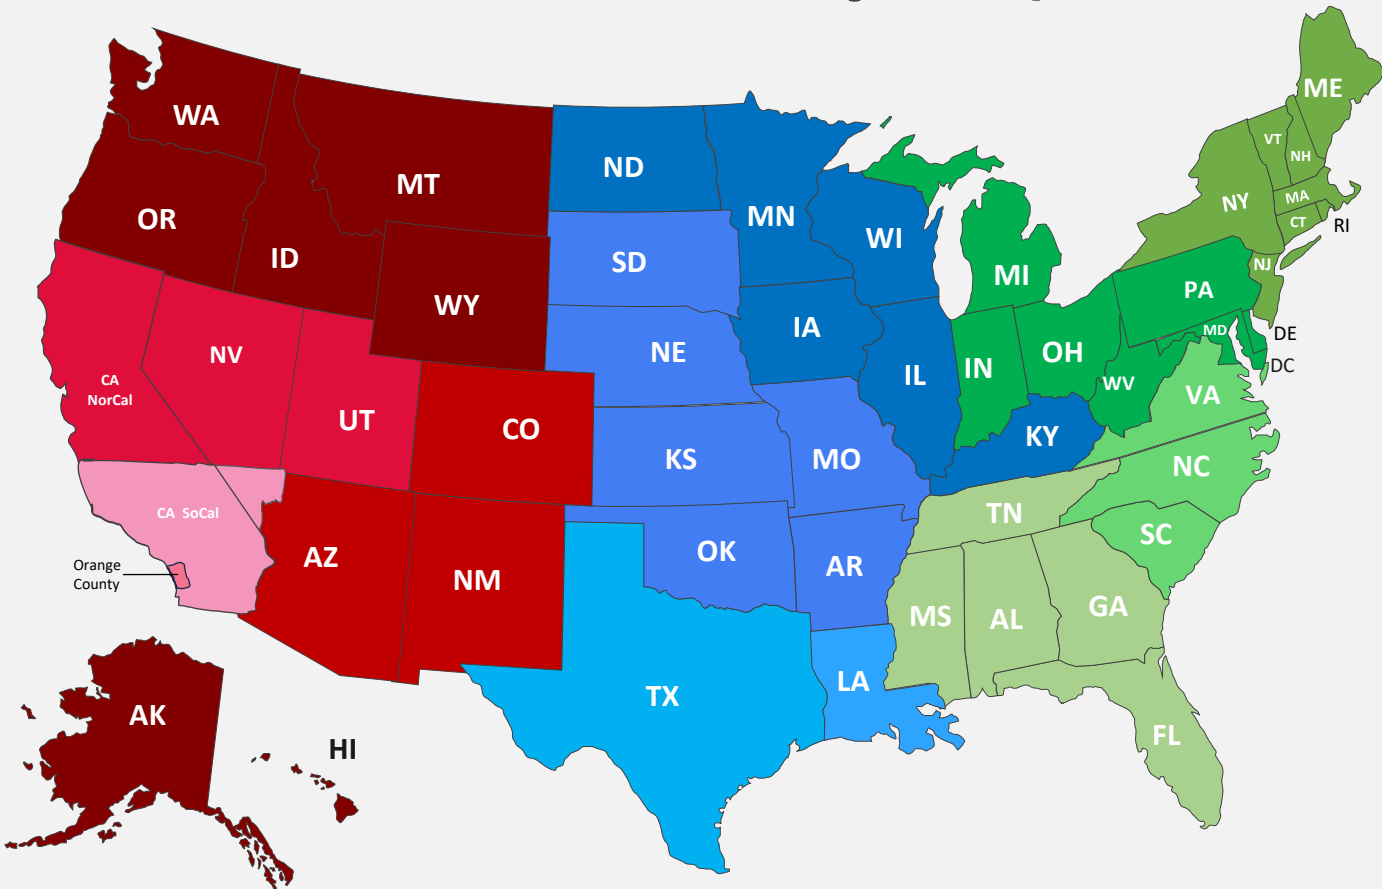

RCM Territory Map

Eric Stark Director Regional Channel Sales - West Estark@granitenet.com | 760-415-9434	Reid Starr Manager, Channel Sales Central Rstarr@granitenet.com | 508-942-8247	Dave Lannon Director Regional Channel Sales - East Dlannon@granitenet.com | 617-933-7333
Steve Farmiloe - AZ, CO, NM Sfarmiloe@granitenet.com | 707-321-5921	Angela Cedrone – IA, IL, KY, ND, MN, WI Acedrone@granitenet.com | 781-929-6298	Larry Weene –NY, NJ, RI, MA, CT, ME, NH, VT Lweene@granitenet.com | 508-889-6635
Bill DeHoop – CAN, AK, HI, ID, MT, OR, WA, WY Bdehoop@granitenet.com | 206-605-5479	Chris Saldana- AR, KS, MO, NE, OK, SD Csaldana@granitenet.com | 314-435-0000	Patrick Deem – CAN, DE, IN, MD, MI, OH, PA, WV Pdeem@granitenet.com | 774-571-1191
Robert Worthen- Northern CA, Northern NV, UT rworthen@granitenet.com | 801-425-6909	Madalyn Maloney – TX, LA Mmaloney@granitenet.com | 781-351-9742	Dillon Gatto –AL, DC, FL, GA, MS, TN, NC, SC, VA Dgatto@granitenet.com | 857-344-9025
Ricky Dodd– SoCal: San Diego to Los Angeles to Las Vegas, NV Rdodd@granitenet.com | 650-282-3600		Jay Gatto - AL, FL, GA, MS, TN Jgatto@granitenet.com | 904-318-3886
Jennifer Borzouei – SoCal: Orange County Jborzouei@granitenet.com | 949-412-8942