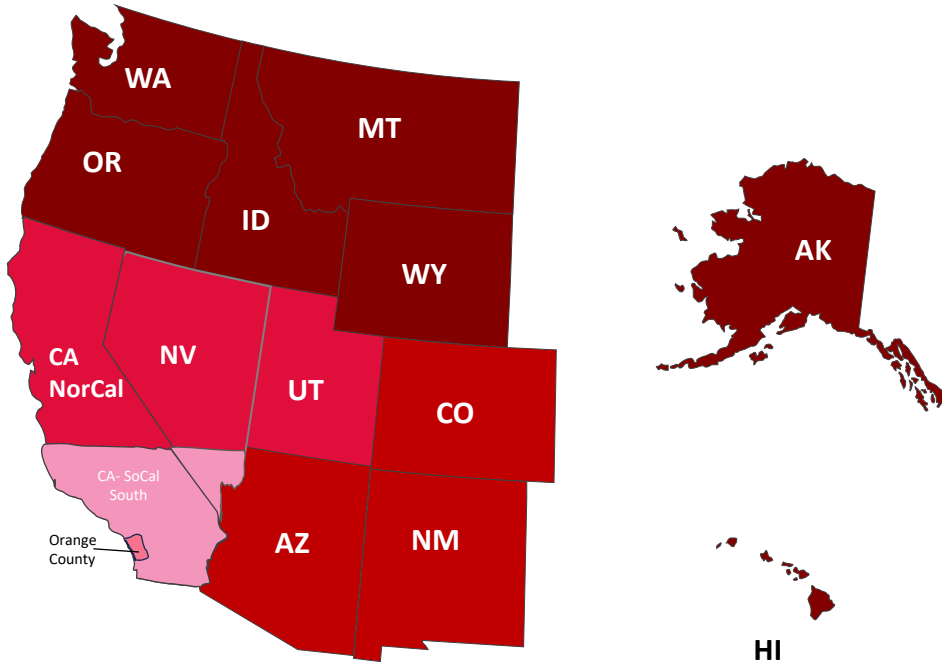

RCM WEST TERRITORY

Eric Stark, Director
Estark@granitenet.com | 760-415-9434